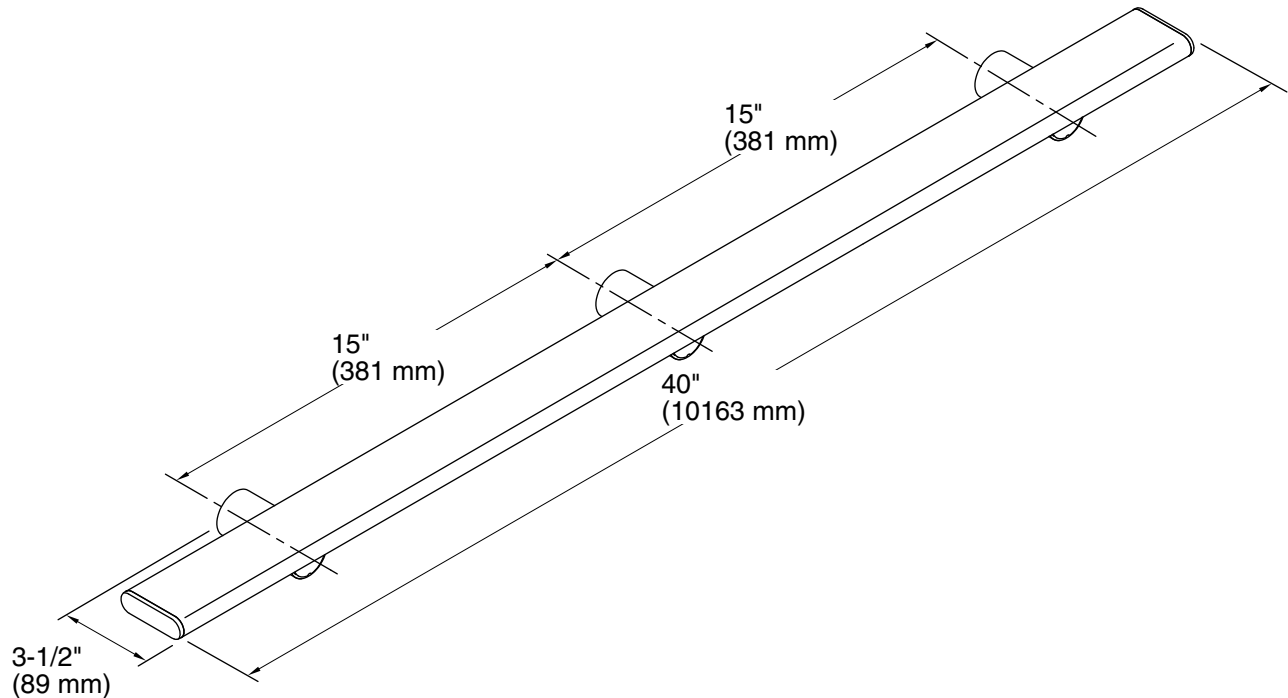

Technical Information

All product dimensions are nominal.

Installation Type: Wall-mount

Material: Anodized Aluminum

Notes

Install this product according to the installation guide.

Requires 2x4 backing to be installed.